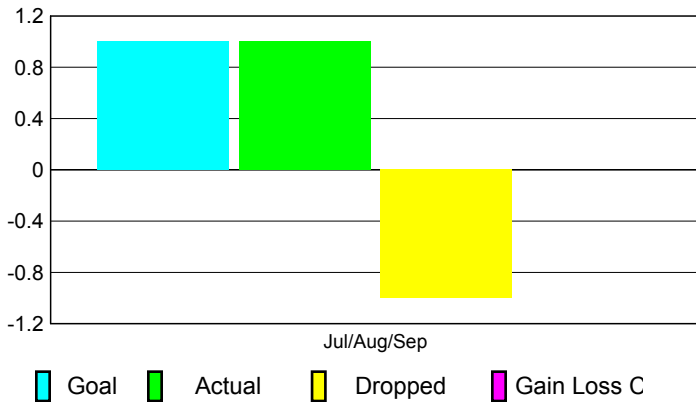

2010-2011 GMT Reports for District (or Undistricted) **District 201C1**

GMT: **Anthony 'Tony' J Benbow**

Location: **AUSTRALIA**

GMT CA: **7**

CLUBS

Club Results
2010-2011

Clubs
2009-2010

Month	New Club Goal	Actual New Clubs	Actual Dropped Clubs	Gain/Loss of Clubs	Gain/Loss of Clubs
Jul/Aug/Sep	1	1	-1	0	0
Totals	1	1	-1	0	0

Club Results 2010-2011

Goal, New, Dropped, Gain/Loss

Comparison of Club Gain/Loss

Current Year Compared to the Previous Year

YTD Status Quo Clubs 2010-2011

Status Quo Clubs Compared to Status Quo Members

MEMBERSHIP