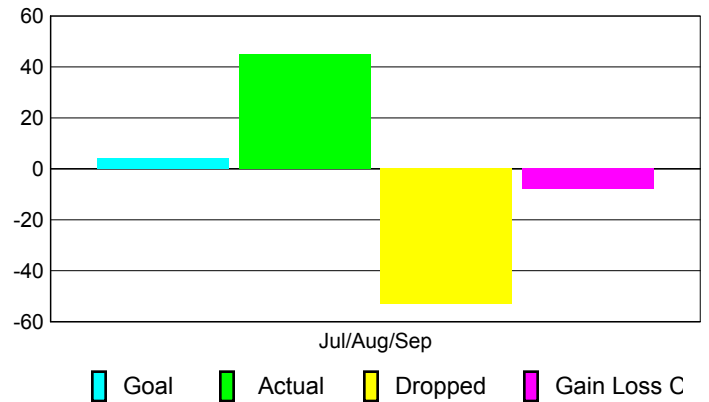

Membership Results 2010-2011

Goal, New, Dropped, Gain/Loss